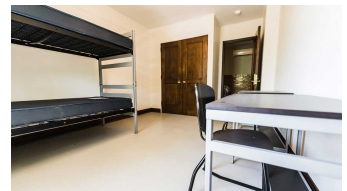

CENTRAL STATE MANSION

CENTRAL STATE MANSION

202 Steeples Blvd. Indianapolis, IN
46222

Central State MANSION

LEASING INFORMATION

PET POLICY
Pets Prohibited

LEASE TERMS
Monthly

LEASING OFFICE
202 Steeples Blvd. 46222 Please fill out
an Application here.

OFFICE HOURS
Tuesday - Friday: 10am - 6pm
Saturday: 10am - 2pm
Sunday: Closed
LEARN MORE CentralStateMansion.com

APARTMENT AMENITIES

- Utility Sinks & Furniture Available
- Private Pantry Lockers
- Air Conditioning
- Flat Rate Utility Fee
- High Speed Wireless
- Terrazzo, Concrete or Wood Floors
- Lovely Views
- Great Natural Lighting

ESTATE AMENITIES

- Gym
- Yoga Room & Classes
- Pool w/ Tanning Shelf
- Sauna
- Study Libraries
- Theater Room
- Social Room
- On-Site Laundry
- Urban Farming
- Private Parking
- Indoor Bicycle Parking
- Located in Central State Village
- 2 Miles West of Downtown
- Students Welcome

HISTORIC NEIGHBORHOODS. SMALL COMMUNITIES. GENUINE. FRIENDLY. CHARACTER. CLASS.

EMAIL info@ReverieEstates.com

CALL 317.322.1322